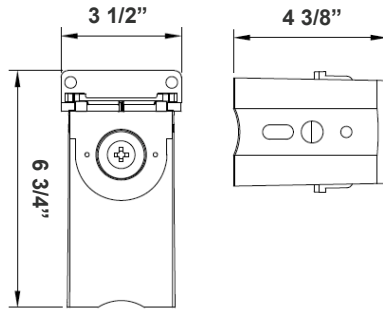

Phone: (877) 805-2252 | Fax: (877) 805-2252
www.westgatemfg.com |

Photometrics: LFX-LG-80-150W-MCTP- 480V-SC

BUG Rating: B3-U0-G3

Area 55'x 100' Mounting Height: 20'

Other Views:

Side View

Front View

Back View

ACCESSORY:

PC-TWIST-480V
Twist-Lock
Photocell + Receptacle Kit

Mounting Options:

LFX-ASA
Adjustable Straight Arm
3 1/3" x 7 7/8"

LFX-YK
Yoke
5 3/4" x 6" x 2"

LFX-EXT
Straight Arm
3 1/3" x 6 3/4" x 4 3/8"

LFX-TR-A
U Bracket
13 3/8" x 10 1/8"

LFX-SF
Slip Fitter
3 1/3" x 7 7/8"
For 2-3/8" OD Pole/Pipe

LFX-SF + LFX-PASF
Pole Adapter for Slip Fitter
6 1/8" x 3 1/4" x 3"

LFX-AWB
Adjustable Wall Junction Box
7 1/8" x 6 5/8" x 5 3/4"

Color Options: LFX-LG-80-150W-MCTP- 480V-SC
 Custom Color Available