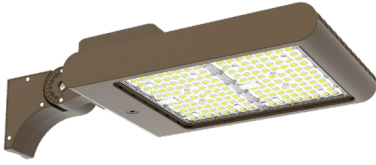

ACCESSORY:

PC-TWIST-480V
Twist-Lock
Photocell + Receptacle Kit

Mounting Options:

LFX-ASA
Adjustable Straight Arm
3 1/3" x 7 7/8"

LFX-YK
Yoke
5 3/4" x 6" x 2"

LFX-EXT
Straight Arm
3 1/3" x 6 3/4" x 4 3/8"

LFX-TR-A
U Bracket
13 3/8" x 10 1/8"