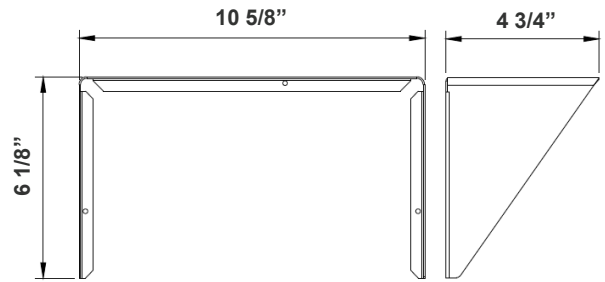

LF-SHROUD-D
Full-Glare Shroud
6 1/4" x 10 5/8" x 4 3/4"