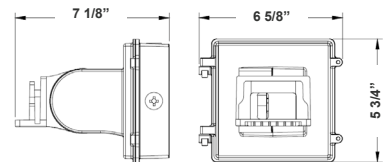

ACCESSORY:

PC-TWIST-480V
Twist-Lock
Photocell + Receptacle Kit

Mounting Options:

LFX-ASA
Adjustable Straight Arm
3 1/3" x 7 7/8"

LFX-YK
Yoke
5 3/4" x 6" x 2"

LFX-EXT
Straight Arm
3 1/3" x 6 3/4" x 4 3/8"

LFX-TR-A
U Bracket
13 3/8" x 10 1/8"

LFX-SF
Slip Fitter
3 1/3" x 7 7/8"
For 2-3/8" OD Pole/Pipe

LFX-SF + LFX-PASF
Pole Adapter for Slip Fitter
6 1/8" x 3 1/4" x 3"

LFX-AWB
Adjustable Wall Junction Box
7 1/8" x 6 5/8" x 5 3/4"

Color Options: LFX-LG-80-150W-MCTP- 480V-SC
 Custom Color Available