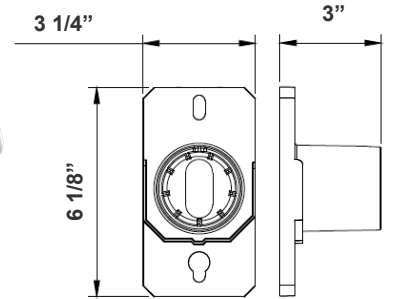

Phone: (877) 805-2252 | Fax: (877) 805-2252
www.westgatemfg.com |

Photometrics: LFX-LG-80-150W-MCTP- 480V-SC

BUG Rating: B3-U0-G3

Area 55'x 100' Mounting Height: 20'

Other Views:

Side View

Front View

Back View

ACCESSORY:

PC-TWIST-480V
Twist-Lock
Photocell + Receptacle Kit

Mounting Options:

LFX-ASA
Adjustable Straight Arm
3 1/3" x 7 7/8"

LFX-YK
Yoke
5 3/4" x 6" x 2"

LFX-EXT
Straight Arm
3 1/3" x 6 3/4" x 4 3/8"

LFX-TR-A
U Bracket
13 3/8" x 10 1/8"

LFX-SF
Slip Fitter
3 1/3" x 7 7/8"
For 2-3/8" OD Pole/Pipe

LFX-SF + LFX-PASF
Pole Adapter for Slip Fitter
6 1/8" x 3 1/4" x 3"

LFX-AWB
Adjustable Wall Junction Box
7 1/8" x 6 5/8" x 5 3/4"

Color Options: LFX-LG-80-150W-MCTP- 480V-SC
 Custom Color Available