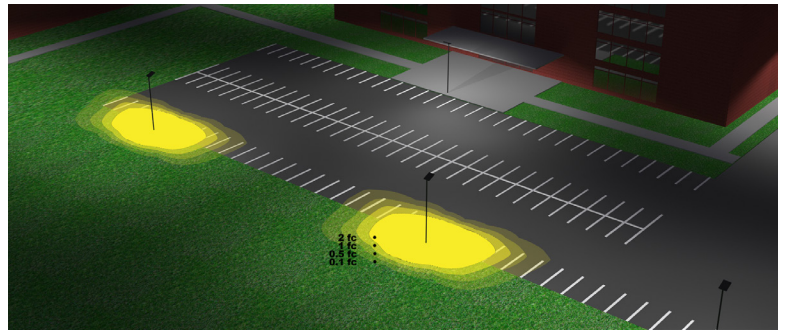

Area 55'x 100' Mounting Height: 20'