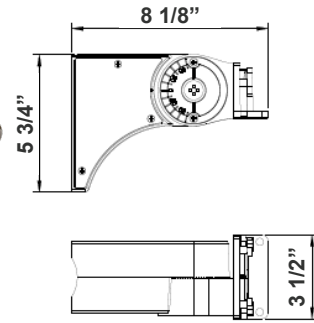

Phone: (877) 805-2252 | Fax: (877) 805-2252
www.westgatemfg.com |

Photometrics: LFX-LG-80-150W-MCTP- 480V-SC

BUG Rating: B3-U0-G3

Area 55'x 100' Mounting Height: 20'

Other Views:

Side View

Front View

Back View

ACCESSORY:

PC-TWIST-480V
Twist-Lock
Photocell + Receptacle Kit

Mounting Options:

LFX-ASA
Adjustable Straight Arm
3 1/3" x 7 7/8"

LFX-YK
Yoke
5 3/4" x 6" x 2"

LFX-EXT
Straight Arm
3 1/3" x 6 3/4" x 4 3/8"

LFX-TR-A
U Bracket
13 3/8" x 10 1/8"

LFX-SF
Slip Fitter
3 1/3" x 7 7/8"
For 2-3/8" OD Pole/Pipe

LFX-SF + LFX-PASF
Pole Adapter for Slip Fitter
6 1/8" x 3 1/4" x 3"

LFX-AWB
Adjustable Wall Junction Box
7 1/8" x 6 5/8" x 5 3/4"

Color Options: LFX-LG-80-150W-MCTP- 480V-SC
 Custom Color Available