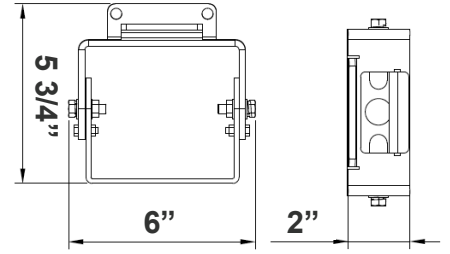

ACCESSORY:

PC-TWIST-480V
Twist-Lock
Photocell + Receptacle Kit

Mounting Options:

LFX-ASA
Adjustable Straight Arm
3 1/3" x 7 7/8"

LFX-YK
Yoke
5 3/4" x 6" x 2"

LFX-EXT
Straight Arm
3 1/3" x 6 3/4" x 4 3/8"

LFX-TR-A
U Bracket
13 3/8" x 10 1/8"

LFX-SF
Slip Fitter
3 1/3" x 7 7/8"
For 2-3/8" OD Pole/Pipe

LFX-SF + LFX-PASF
Pole Adapter for Slip Fitter
6 1/8" x 3 1/4" x 3"

LFX-AWB
Adjustable Wall Junction Box
7 1/8" x 6 5/8" x 5 3/4"

Color Options: LFX-LG-80-150W-MCTP- 480V-SC
 Custom Color Available