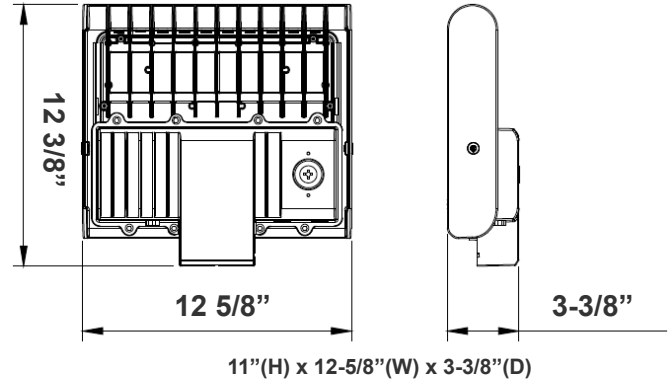

Features

- DLC Premium & LED High-Lumen Flood lights
- Solid State Lighting Technology for Long Life
- No Maintenance Needed and High-Efficiency
- 70,000 Hours Rated Life
- 7-Year Warranty
- Optic Lens Type: III
- Multi-Power - The Switch is On the Bottom of the Fixture

Technical Specifications

Electrical:

- Voltage: 480V AC/50~60 Hz
- Wattage: 80W/100W/150W
- Power Factor: >0.9
- Efficacy: 145 LPW

Mechanical:

- With Snap-on & Bolt Mounting Options for One- Person Installations. Select a Mounting Option (Sold Separately)
- NEMA Twist-Lock Shorting Cap Included. Photocell Sold Separately.
- Die-cast Aluminum Housing with Powder Coat Finish (Dark Bronze)
- IP Rating: IP65
- 10KV Lightning Surge Protection
- Effective Projected Areas (EPA's) are: Front = 0.38 ft², Side = 0.30 ft², Face = 1.05 ft²
- Operating Temperature: -40°F to 104°F
- Suitable for Wet Locations

Lighting:

- Dimming: 0~10V dimmable
- Optic Lens Type: III
- Cord Type: 6' SJTW 18/3 AWG cable
- Total Lumens: 21750LM Max.
- Color Temperature: 3000K/ 4000K/ 5000K
- Color Rendering Index: ≥ 82
- Beam Angle: 90° X 120°

Applications:

- Ideal for general site lighting, alleys, loading docks, doorway, pathway and parking areas.
- Replace existing HID flood lights/ wall packs

Other Models:

- 300W | 43500LM | LFX-XL-200-300W- MCTP-480V-SC

Phone: (877) 805-2252 | Fax: (877) 805-2252
www.westgatemfg.com |