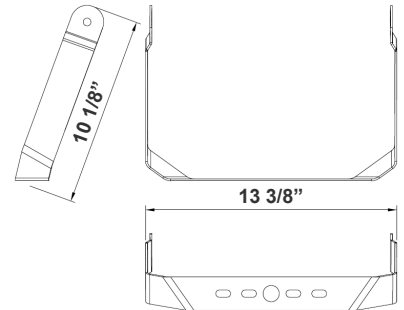

Phone: (877) 805-2252 | Fax: (877) 805-2252
www.westgatemfg.com |

Photometrics: LFX-LG-80-150W-MCTP- 480V-SC

BUG Rating: B3-U0-G3

Area 55'x 100' Mounting Height: 20'

Other Views:

Side View

Front View

Back View

ACCESSORY:

PC-TWIST-480V
Twist-Lock
Photocell + Receptacle Kit

Mounting Options:

LFX-ASA
Adjustable Straight Arm
3 1/3" x 7 7/8"

LFX-YK
Yoke
5 3/4" x 6" x 2"

LFX-EXT
Straight Arm
3 1/3" x 6 3/4" x 4 3/8"

LFX-TR-A
U Bracket
13 3/8" x 10 1/8"

LFX-SF
Slip Fitter
3 1/3" x 7 7/8"
For 2-3/8" OD Pole/Pipe

LFX-SF + LFX-PASF
Pole Adapter for Slip Fitter
6 1/8" x 3 1/4" x 3"

LFX-AWB
Adjustable Wall Junction Box
7 1/8" x 6 5/8" x 5 3/4"

Color Options: LFX-LG-80-150W-MCTP- 480V-SC
 Custom Color Available