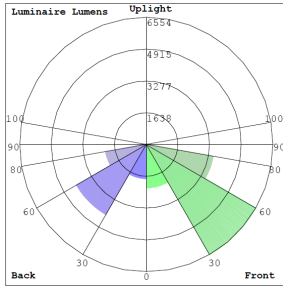

Lighting:

- Dimming: 0~10V dimmable
- Optic Lens Type: III
- Cord Type: 6' SJTW 18/3 AWG cable
- Total Lumens: 21750LM Max.
- Color Temperature: 3000K/ 4000K/ 5000K
- Color Rendering Index: ≥ 82
- Beam Angle: 90° X 120°

Phone: (877) 805-2252 | Fax: (877) 805-2252
www.westgatemfg.com |

Photometrics: LFX-LG-80-150W-MCTP- 480V-SC

BUG Rating: B3-U0-G3

Area 55'x 100' Mounting Height: 20'

Other Views:

Side View

Front View

Back View