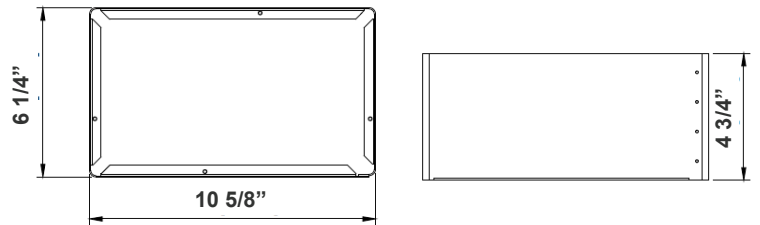

LFX-SF
Slip Fitter
3 1/3" x 7 7/8"
For 2-3/8" OD Pole/Pipe

LFX-SF + LFX-PASF
Pole Adapter for Slip Fitter
6 1/8" x 3 1/4" x 3"

LFX-AWB
Adjustable Wall Junction Box
7 1/8" x 6 5/8" x 5 3/4"

Color Options: LFX-LG-80-150W-MCTP- 480V-SC
 Custom Color Available

Black Silver White **Dark Bronze** Green Red Yellow
 Default color

Shroud & Wire Guard: LFX-LG-80-150W-MCTP- 480V-SC

LF-SHROUD-A
 Shroud
 6 1/8" x 10 5/8" x 4 3/4"

LF-SHROUD-D
 Full-Glare Shroud
 6 1/4" x 10 5/8" x 4 3/4"