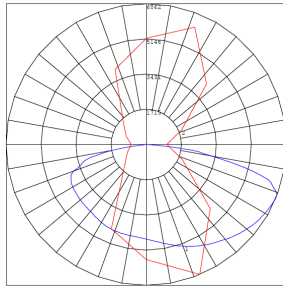

Phone: (877) 805-2252 | Fax: (877) 805-2252
www.westgatemfg.com |

Photometrics: LFX-LG-80-150W-MCTP- 480V-SC

BUG Rating: B3-U0-G3

Area 55'x 100' Mounting Height: 20'

Other Views:

Side View

Front View

Back View