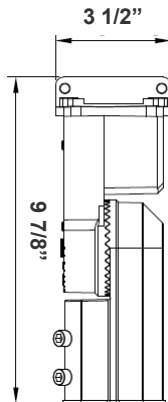

Phone: (877) 805-2252 | Fax: (877) 805-2252
www.westgatemfg.com |

Photometrics: LFX-LG-80-150W-MCTP- 480V-SC

BUG Rating: B3-U0-G3

Area 55'x 100' Mounting Height: 20'

Other Views:

Side View

Front View

Back View

ACCESSORY:

PC-TWIST-480V
Twist-Lock
Photocell + Receptacle Kit

Mounting Options:

LFX-ASA
Adjustable Straight Arm
3 1/3" x 7 7/8"

LFX-YK
Yoke
5 3/4" x 6" x 2"

LFX-EXT
Straight Arm
3 1/3" x 6 3/4" x 4 3/8"

LFX-TR-A
U Bracket
13 3/8" x 10 1/8"

LFX-SF
Slip Fitter
3 1/3" x 7 7/8"
For 2-3/8" OD Pole/Pipe

LFX-SF + LFX-PASF
Pole Adapter for Slip Fitter
6 1/8" x 3 1/4" x 3"

LFX-AWB
Adjustable Wall Junction Box
7 1/8" x 6 5/8" x 5 3/4"

Color Options: LFX-LG-80-150W-MCTP- 480V-SC
 Custom Color Available